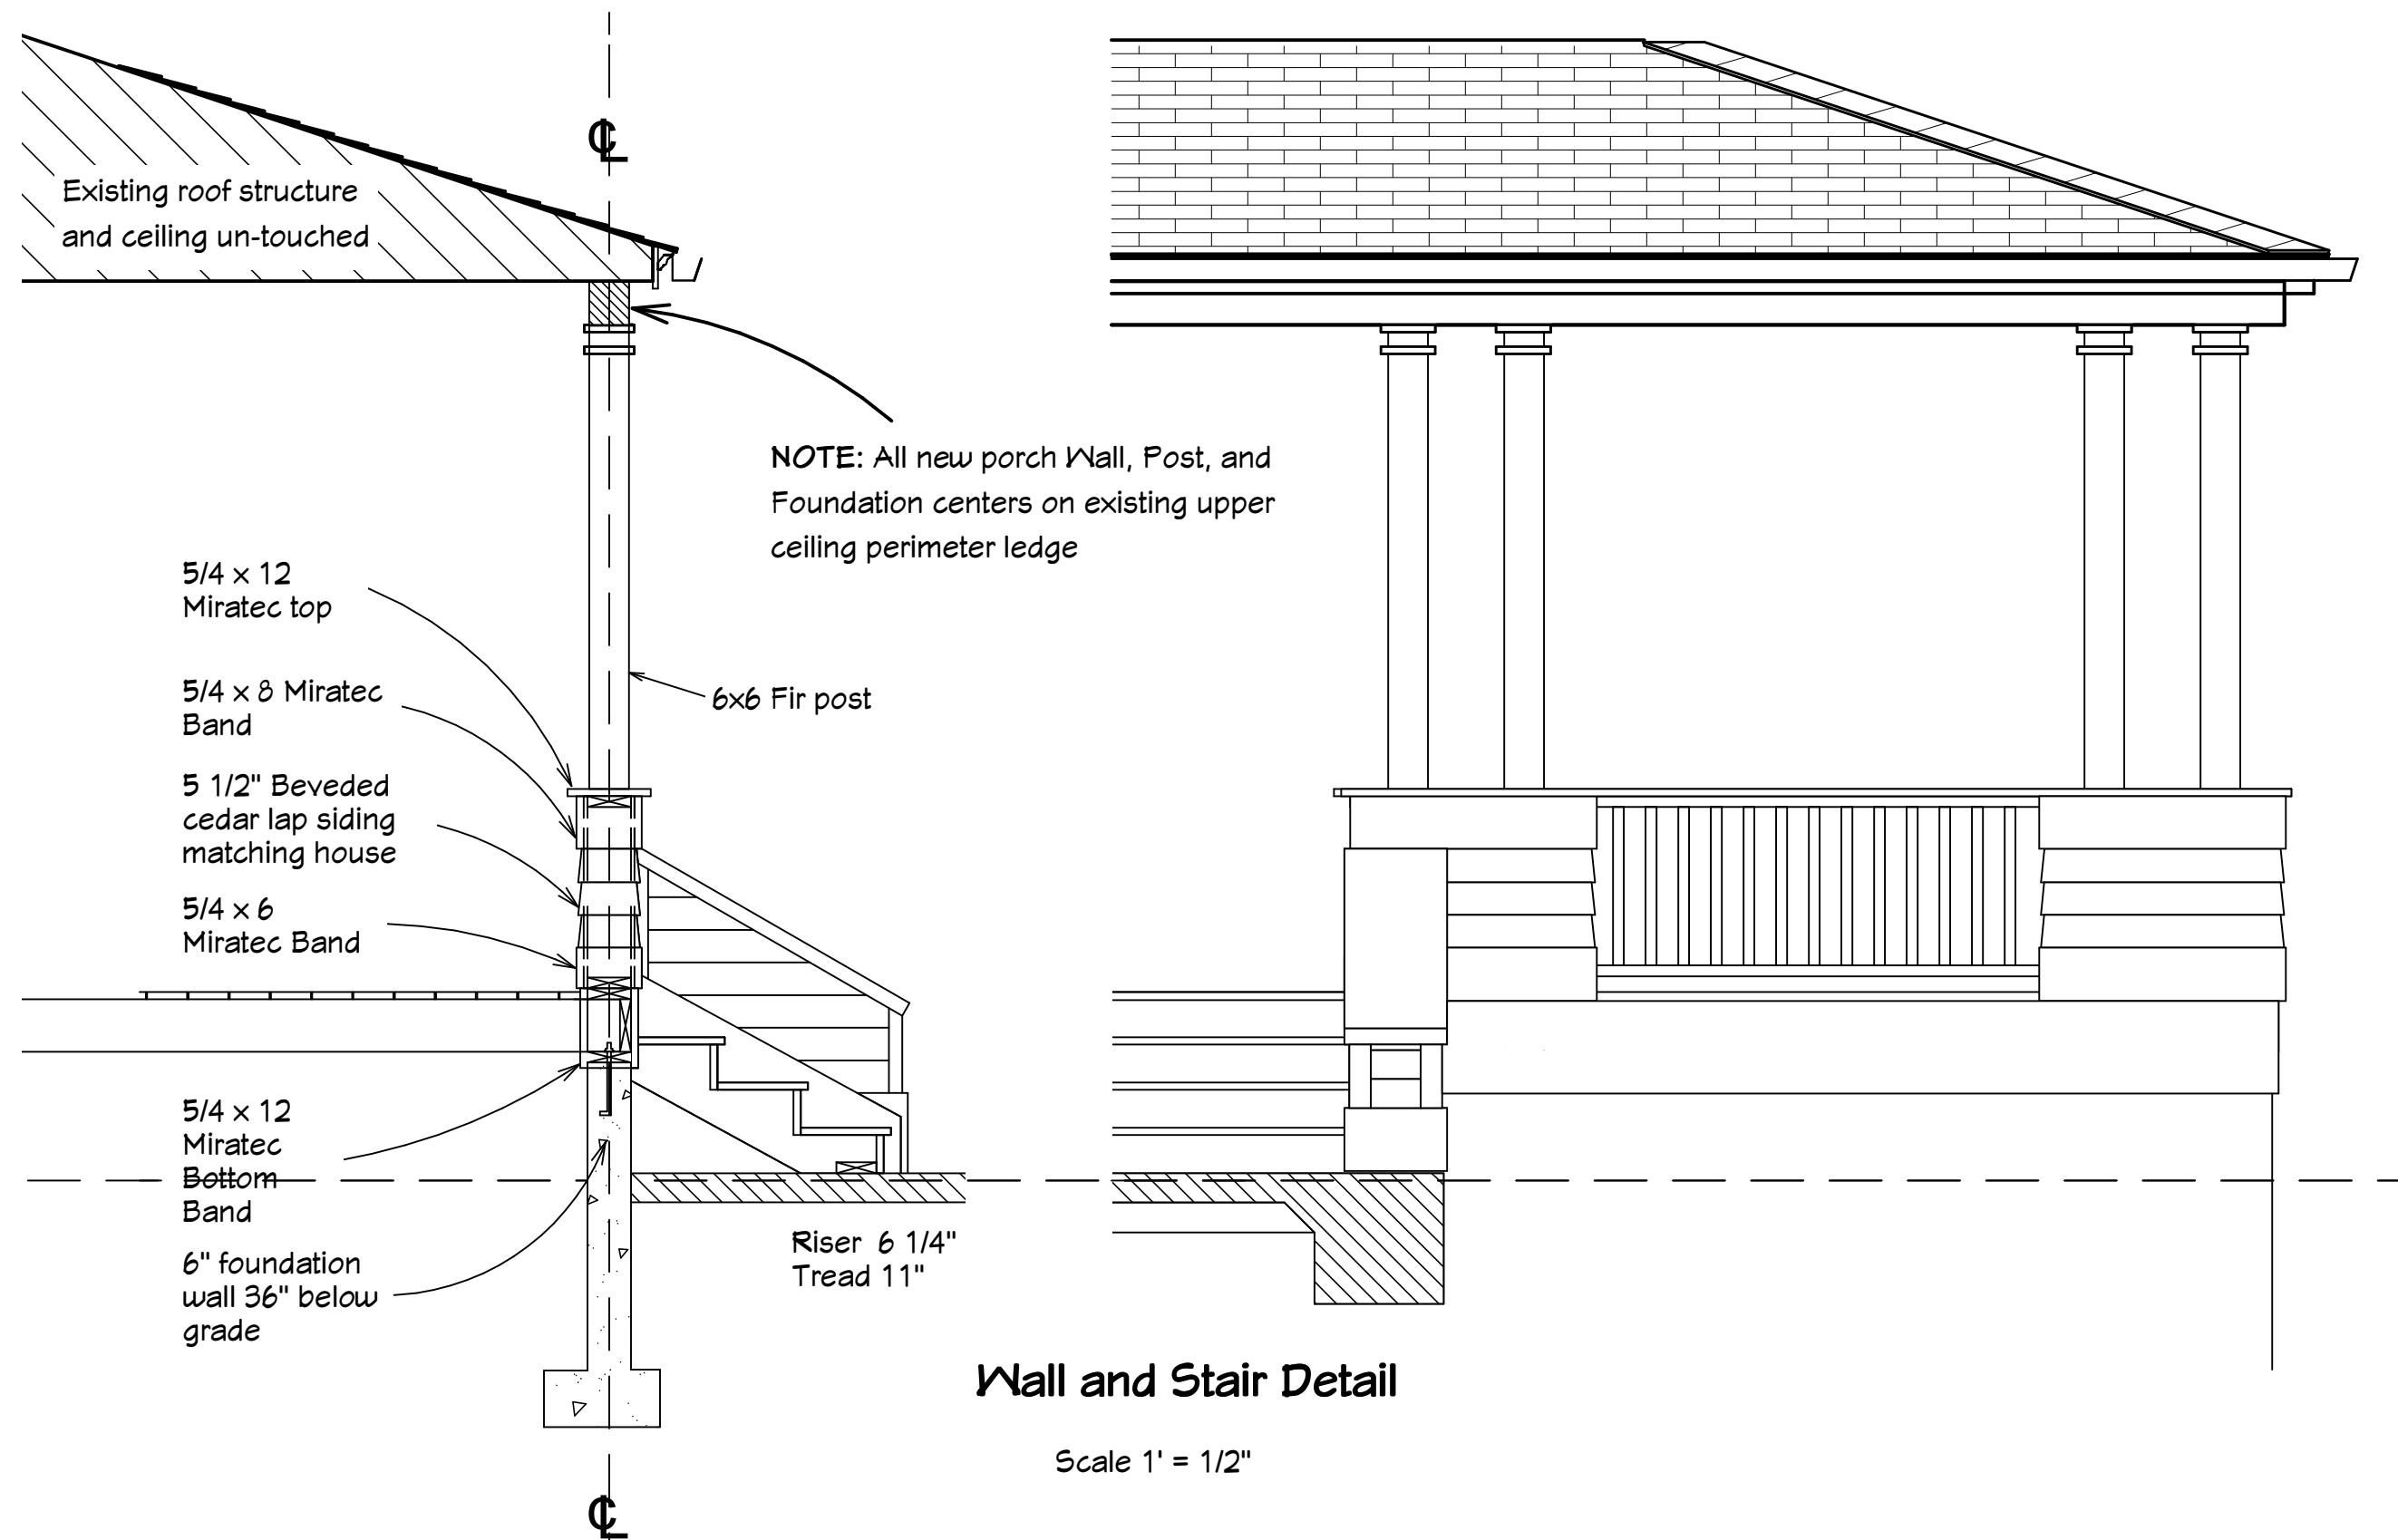

Frame Layout
Scale 1" = 1/4"

Wall and Stair Detail
Scale 1" = 1/2"

Peter Q Brown Innovative Design
328 South Bozeman Avenue
Bozeman, MT 59715
406.599.7369

Paige Reddan Porch Re-Build
703 South Grand Avenue
Bozeman, MT